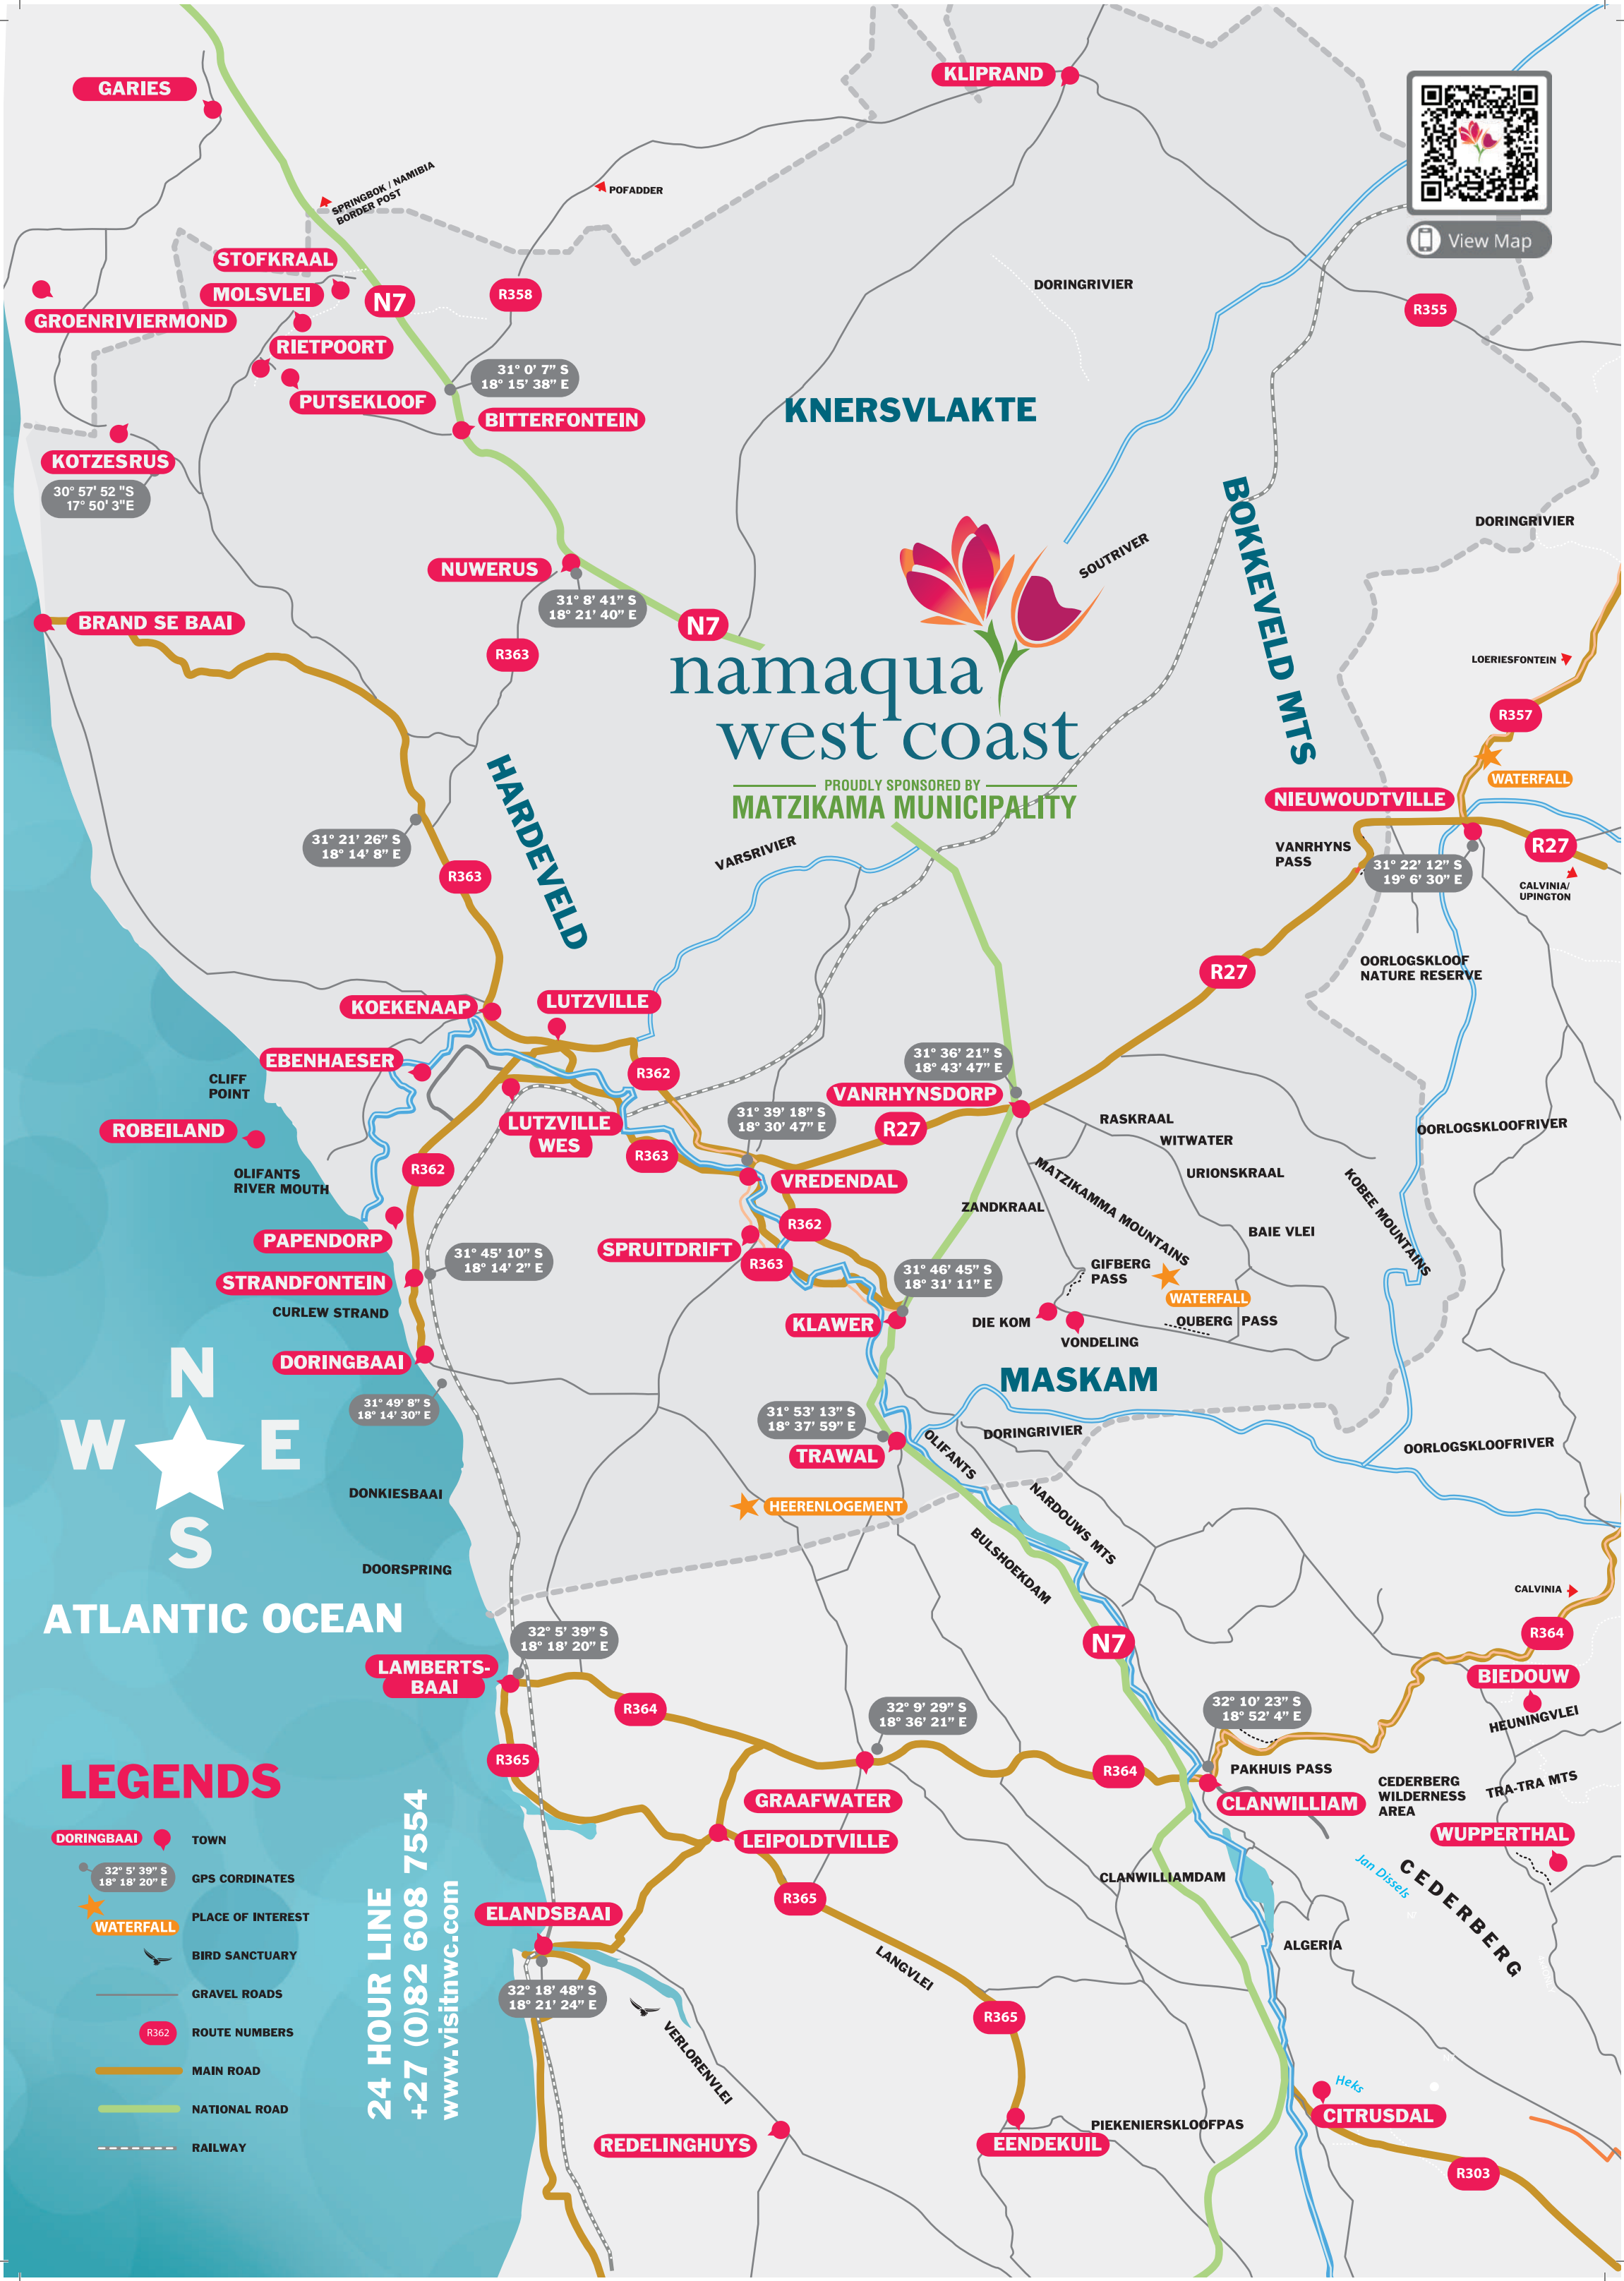

View Map

namaqua west coast

PROUDLY SPONSORED BY
MATZIKAMA MUNICIPALITY

ATLANTIC OCEAN

LEGENDS

- DORINGBAAI TOWN
- GPS COORDINATES
- WATERFALL PLACE OF INTEREST
- BIRD SANCTUARY
- GRAVEL ROADS
- ROUTE NUMBERS
- MAIN ROAD
- NATIONAL ROAD
- RAILWAY

24 HOUR LINE
+27 (0)82 608 7554
www.visitnwc.com